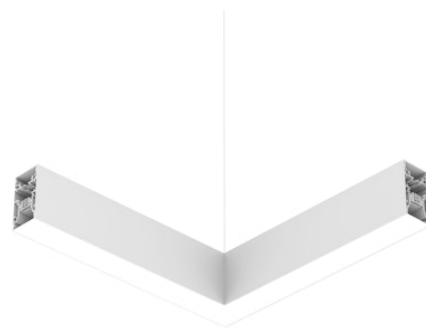

## In-Finity 70 Suspension Up & Down Flat Corner 4000K Micro-Prismatic Diffuser Dali

Designed by FLOS Architectural, 2017

LED modular system for suspended installation, including LED luminaires, aluminum installation profile, and diffusers. Drivers included in lighting modules for 220-240V connection to mains or to other lighting modules. Suspension kit included.