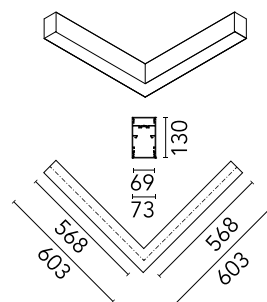

Main specifications

Mounting	Suspension
Environments	Indoor dry location
Light source type	LED
Light sources included	Yes
LED type	Top LED
Lamp category	LED
Number of lamps	1
Power (W)	41
Lumen Output (lm)	3039

Physical

Colour	White
Trim	No
Orientation	Fixed
Net weight (kg)	4.10
IP internal	20
IP external	20

Download

[Mounting instructions](#)

[↓ PDF](#)