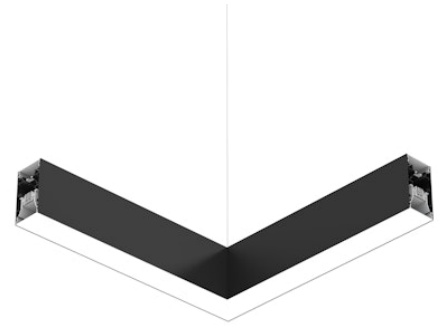

FLOS

■ N70UFC4U14BDA Black

In-Finity 70 Suspension Up & Down Flat Corner 4000K Micro-Prismatic Diffuser Dali

Designed by FLOS Architectural, 2017

LED modular system for suspended installation, including LED luminaires, aluminum installation profile, and diffusers. Drivers included in lighting modules for 220-240V connection to mains or to other lighting modules. Suspension kit included.

Physical

Colour	Black
Trim	No
Orientation	Fixed
Net weight (kg)	4.10
IP internal	20
IP external	20

Download

Mounting instructions [↓ PDF](#)

Photometric Files

LDT / IES [↓ ZIP](#)

Technical Drawings

2D [↓ ZIP](#)