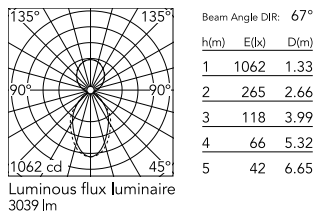

Physical

Colour	Black
Trim	No
Orientation	Fixed
Net weight (kg)	4.10
IP internal	20
IP external	20

Download

Mounting instructions [↓ PDF](#)

Photometric Files

LDT / IES [↓ ZIP](#)

Technical Drawings

2D [↓ ZIP](#)

3D [↓ ZIP](#)

Schematic light drawing

Photometric

Lighting type	Indirect, Direct
Light distribution	Asymmetric
CCT (K)	4000
CRI>	80
Beam angle C0-180 (°)	67
Beam angle C90-270 (°)	76
UGR _L	<19

Electrical