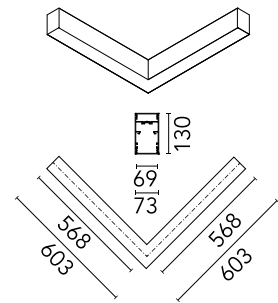

Main specifications

Mounting	Suspension
Environments	Indoor dry location
Light source type	LED
Light sources included	Yes
LED type	Top LED
Lamp category	LED
Number of lamps	1
Power (W)	41
Lumen Output (lm)	3039

Physical

Colour	Black
Trim	No
Orientation	Fixed
Net weight (kg)	4.10
IP internal	20
IP external	20

Download

Mounting instructions [↓ PDF](#)

Photometric Files

LDT / IES [↓ ZIP](#)

Technical Drawings

2D [↓ ZIP](#)

3D [↓ ZIP](#)