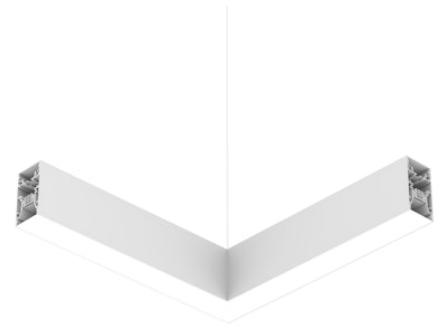

## In-Finity 70 Suspension Up & Down Flat Corner 4000K General Lighting

Designed by FLOS Architectural, 2017

LED modular system for suspended installation, including LED luminaires, aluminum installation profile, and diffusers. Drivers included in lighting modules for 220-240V connection to mains or to other lighting modules. Suspension kit included.