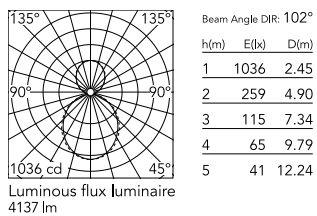

### Physical

Colour	White
Trim	No
Orientation	Fixed
Net weight (kg)	4.10
IP internal	20
IP external	20

### Photometric Files

[LDT / IES](#)  ZIP

### Technical Drawings

[2D](#)  ZIP

[3D](#)  ZIP

## Schematic light drawing