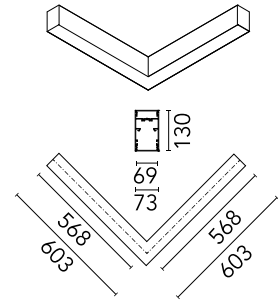

Main specifications

Mounting	Suspension
Environments	Indoor dry location
Light source type	LED
Light sources included	Yes
LED type	Top LED
Lamp category	LED
Number of lamps	1
Power (W)	41
Lumen Output (lm)	4137

Physical

Colour	Black
Trim	No
Orientation	Fixed
Net weight (kg)	4.10
IP internal	20
IP external	20

Download

[Mounting instructions](#) PDF

Photometric Files

[LDT / IES](#) ZIP

Technical Drawings

[2D](#) ZIP

[3D](#) ZIP