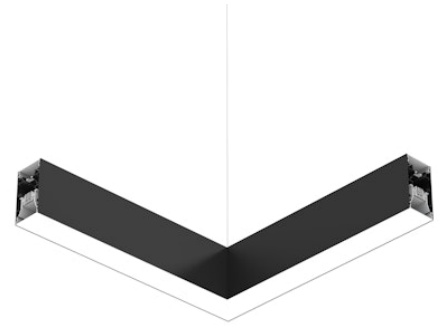

## In-Finity 70 Suspension Up & Down Flat Corner 4000K General Lighting

Designed by FLOS Architectural, 2017

LED modular system for suspended installation, including LED luminaires, aluminum installation profile, and diffusers. Drivers included in lighting modules for 220-240V connection to mains or to other lighting modules. Suspension kit included.