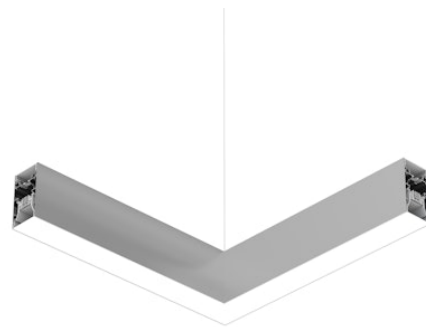

FLOS

N70UFC4G02B Anodized Grey

In-Finity 70 Suspension Up & Down Flat Corner 4000K General Lighting

Designed by FLOS Architectural, 2017

LED modular system for suspended installation, including LED luminaires, aluminum installation profile, and diffusers. Drivers included in lighting modules for 220-240V connection to mains or to other lighting modules. Suspension kit included.

Physical

Colour	Anodized Grey
Trim	No
Orientation	Fixed
Net weight (kg)	4.10
IP internal	20
IP external	20

Download

[Mounting instructions](#)  PDF

Photometric Files

[LDT / IES](#)  ZIP

Technical Drawings

[2D](#)  ZIP

Notes

Opal Diffuser: Diffuse, glare free and uniform lighting throughout the room. /
Emergency: Emergency Module available in all versions, length 1405 mm. In normal use, it uses the same power consumption as the standard In-Finity. In emergency use, it emits 10% of normal use during 3 hours. Endcaps: must be ordered separately. Consult Flos Architectural team for a configuration without end caps.