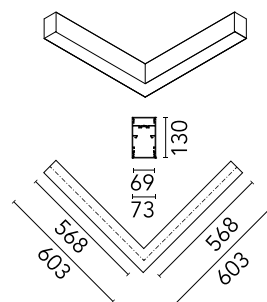

Main specifications

Mounting	Suspension
Environments	Indoor dry location
Light source type	LED
Light sources included	Yes
LED type	Top LED
Lamp category	LED
Number of lamps	1
Power (W)	41
Lumen Output (lm)	4137

Physical

Colour	Anodized Grey
Trim	No
Orientation	Fixed
Net weight (kg)	4.10
IP internal	20
IP external	20

Download

[Mounting instructions](#) PDF

Photometric Files

[LDT / IES](#) ZIP

Technical Drawings

[2D](#) ZIP

[3D](#) ZIP