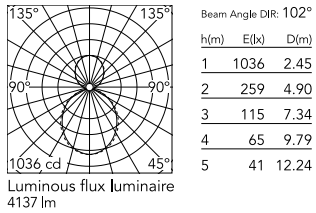

Physical

Colour	Anodized Grey
Trim	No
Orientation	Fixed
Net weight (kg)	4.10
IP internal	20
IP external	20

Download

[Mounting instructions](#)  PDF

Photometric Files

[LDT / IES](#)  ZIP

Technical Drawings

[2D](#)  ZIP

[3D](#)  ZIP

Schematic light drawing

Photometric

Lighting type	Indirect, Direct
Light distribution	Asymmetric
CCT (K)	4000
CRI>	80
Beam angle C0-180 (°)	102
Beam angle C90-270 (°)	106

Electrical

Insulation class	I
Frequency (Hz)	50/60
Power supply	Integrated
Dimmable	No
Power supply type	Non Dimmable
Emergency	No