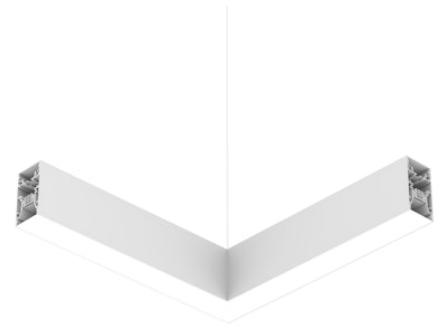

## In-Finity 70 Suspension Up & Down Flat Corner 4000K General Lighting Dali

Designed by FLOS Architectural, 2017

LED modular system for suspended installation, including LED luminaires, aluminum installation profile, and diffusers. Drivers included in lighting modules for 220-240V connection to mains or to other lighting modules. Suspension kit included.