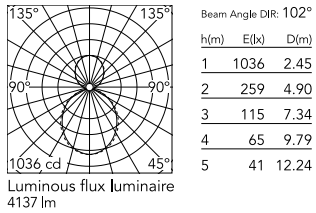

### Physical

Colour	White
Trim	No
Orientation	Fixed
Net weight (kg)	4.10
IP internal	20
IP external	20

### Photometric Files

[LDT / IES](#)  ZIP

### Technical Drawings

[2D](#)  ZIP

[3D](#)  ZIP

## Schematic light drawing