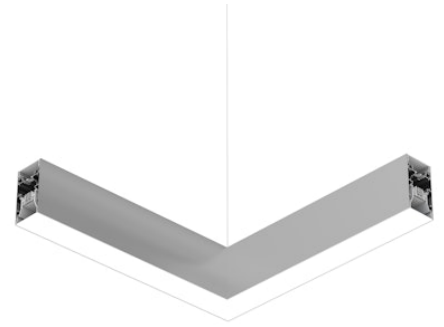

## In-Finity 70 Suspension Up & Down Flat Corner 4000K General Lighting Dali

Designed by FLOS Architectural, 2017

LED modular system for suspended installation, including LED luminaires, aluminum installation profile, and diffusers. Drivers included in lighting modules for 220-240V connection to mains or to other lighting modules. Suspension kit included.