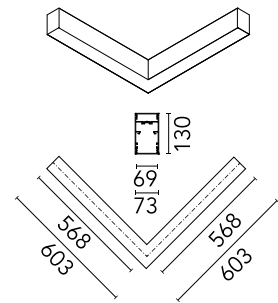

Main specifications

Mounting	Suspension
Environments	Indoor dry location
Light source type	LED
Light sources included	Yes
LED type	Top LED
Lamp category	LED
Number of lamps	1
Power (W)	41
Lumen Output (lm)	4137

Physical

Colour	Anodized Grey
Trim	No
Orientation	Fixed
Net weight (kg)	4.10
IP internal	20
IP external	20

Download

[Mounting instructions](#) PDF

Photometric Files

[LDT / IES](#) ZIP

Technical Drawings

[2D](#) ZIP

[3D](#) ZIP