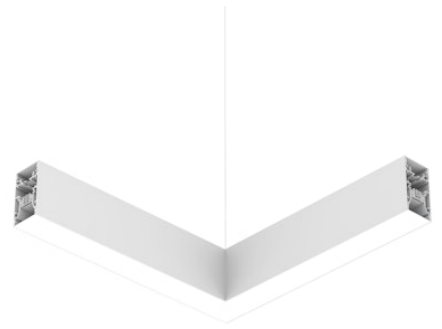

## In-Finity 70 Suspension Up & Down Flat Corner 3000K Micro-Prismatic Diffuser

Designed by FLOS Architectural, 2017

LED modular system for suspended installation, including LED luminaires, aluminum installation profile, and diffusers. Drivers included in lighting modules for 220-240V connection to mains or to other lighting modules. Suspension kit included.