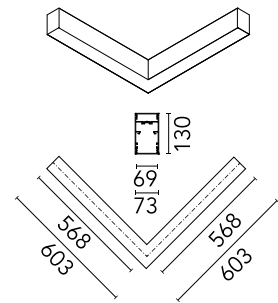

Main specifications

Mounting	Suspension
Environments	Indoor dry location
Light source type	LED
Light sources included	Yes
LED type	Top LED
Lamp category	LED
Number of lamps	1
Power (W)	41
Lumen Output (lm)	2807

Physical

Colour	White
Trim	No
Orientation	Fixed
Net weight (kg)	4.10
IP internal	20
IP external	20

Download

[Mounting instructions](#) PDF

Photometric Files

[LDT / IES](#) ZIP

Technical Drawings

[2D](#) ZIP

[3D](#) ZIP