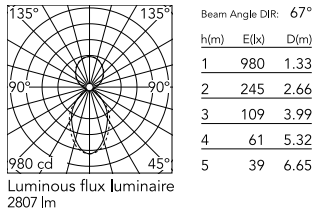

### Physical

Colour	White
Trim	No
Orientation	Fixed
Net weight (kg)	4.10
IP internal	20
IP external	20

### Photometric Files

[LDT / IES](#)  ZIP

### Technical Drawings

[2D](#)  ZIP

[3D](#)  ZIP

## Schematic light drawing