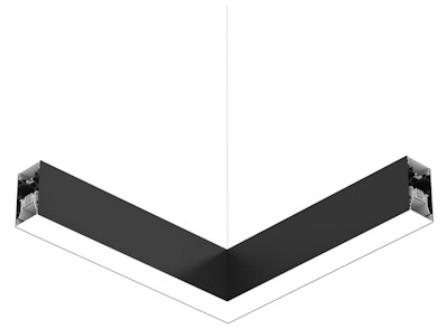

FLOS

■ N70UFC3U14B Black

In-Finity 70 Suspension Up & Down Flat Corner 3000K Micro-Prismatic Diffuser

Designed by FLOS Architectural, 2017

LED modular system for suspended installation, including LED luminaires, aluminum installation profile, and diffusers. Drivers included in lighting modules for 220-240V connection to mains or to other lighting modules. Suspension kit included.

Physical

Colour	Black
Trim	No
Orientation	Fixed
Net weight (kg)	4.10
IP internal	20
IP external	20

Download

Mounting instructions [↓ PDF](#)

Photometric Files

LDT / IES [↓ ZIP](#)

Technical Drawings

2D [↓ ZIP](#)