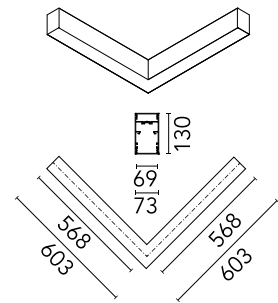

Main specifications

Mounting	Suspension
Environments	Indoor dry location
Light source type	LED
Light sources included	Yes
LED type	Top LED
Lamp category	LED
Number of lamps	1
Power (W)	41
Lumen Output (lm)	2807

Physical

Colour	Black
Trim	No
Orientation	Fixed
Net weight (kg)	4.10
IP internal	20
IP external	20

Download

Mounting instructions [↓ PDF](#)

Photometric Files

LDT / IES [↓ ZIP](#)

Technical Drawings

2D [↓ ZIP](#)

3D [↓ ZIP](#)