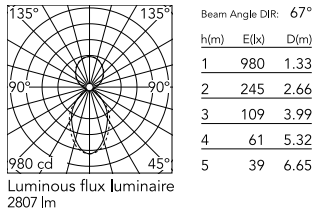

Physical

Colour	Black
Trim	No
Orientation	Fixed
Net weight (kg)	4.10
IP internal	20
IP external	20

Download

Mounting instructions [↓ PDF](#)

Photometric Files

LDT / IES [↓ ZIP](#)

Technical Drawings

2D [↓ ZIP](#)

3D [↓ ZIP](#)

Schematic light drawing

Photometric

Lighting type	Indirect, Direct
Light distribution	Asymmetric
CCT (K)	3000
CRI>	80
Beam angle C0-180 (°)	67
Beam angle C90-270 (°)	76
UGR _L	<19

Electrical