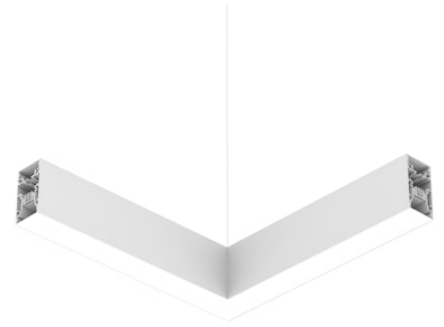

FLOS

N70UFC3U30BDA White

In-Finity 70 Suspension Up & Down Flat Corner 3000K Micro-Prismatic Diffuser Dali

Designed by FLOS Architectural, 2017

LED modular system for suspended installation, including LED luminaires, aluminum installation profile, and diffusers. Drivers included in lighting modules for 220-240V connection to mains or to other lighting modules. Suspension kit included.

Physical

Colour	White
Trim	No
Orientation	Fixed
Net weight (kg)	4.10
IP internal	20
IP external	20

Download

[Mounting instructions](#)  PDF

Photometric Files

[LDT / IES](#)  ZIP

Technical Drawings

[2D](#)  ZIP

Notes

Micro-Prismatic Diffuser: Highly efficient multilayer diffuser that, thanks to its unique micro-prismatic texture, provides a glare free UGR<19 light beam. / Emergency: Emergency Module available in all versions, length 1405 mm. In normal use, it uses the same power consumption as the standard In-Finity. In emergency use, it emits 10% of normal use during 3 hours. Endcaps: must be ordered separately. Consult Flos Architectural team for a configuration without end caps.

08.9057.NS

Metal cover. Suspension Up & Down. 70 mm (Colour Black)

5

OPTIONAL
Accessory

08.0113.00

500 mm micro-prismatic diffuser. Highly efficient multilayer diffuser that, thanks to its unique microprismatic texture, provides a glare free UGR<19 light beam