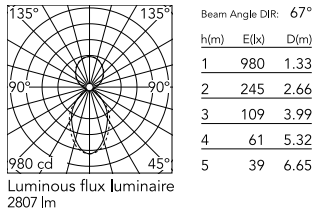

Physical

Colour	White
Trim	No
Orientation	Fixed
Net weight (kg)	4.10
IP internal	20
IP external	20

Download

[Mounting instructions](#)  PDF

Photometric Files

[LDT / IES](#)  ZIP

Technical Drawings

[2D](#)  ZIP

[3D](#)  ZIP

Schematic light drawing

Photometric

Lighting type	Indirect, Direct
Light distribution	Asymmetric
CCT (K)	3000
CRI>	80
Beam angle C0-180 (°)	67
Beam angle C90-270 (°)	76
UGR _L	<19

Electrical

Insulation class	I
Frequency (Hz)	50/60
Power supply	Integrated
Dimmable	Yes
Power supply type	Dimmable DALI 1
Emergency	No