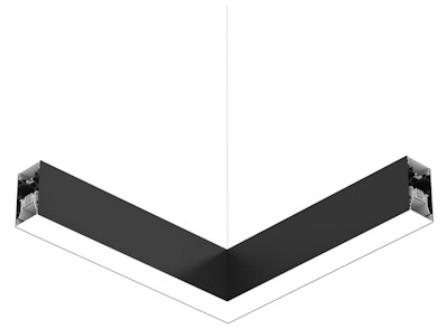

FLOS

■ N70UFC3U14BDA Black

In-Finity 70 Suspension Up & Down Flat Corner 3000K Micro-Prismatic Diffuser Dali

Designed by FLOS Architectural, 2017

LED modular system for suspended installation, including LED luminaires, aluminum installation profile, and diffusers. Drivers included in lighting modules for 220-240V connection to mains or to other lighting modules. Suspension kit included.

Physical

Colour	Black
Trim	No
Orientation	Fixed
Net weight (kg)	4.10
IP internal	20
IP external	20

Download

Mounting instructions [↓ PDF](#)

Photometric Files

LDT / IES [↓ ZIP](#)

Technical Drawings

2D [↓ ZIP](#)

08.9057.NS

Metal cover. Suspension Up & Down. 70 mm (Colour Black)

5

OPTIONAL
Accessory

08.0113.00

500 mm micro-prismatic diffuser. Highly efficient multilayer diffuser that, thanks to its unique microprismatic texture, provides a glare free UGR<19 light beam