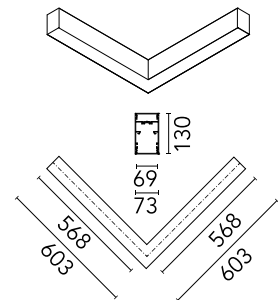

Main specifications

Mounting	Suspension
Environments	Indoor dry location
Light source type	LED
Light sources included	Yes
LED type	Top LED
Lamp category	LED
Number of lamps	1
Power (W)	41
Lumen Output (lm)	2807

Physical

Colour	Black
Trim	No
Orientation	Fixed
Net weight (kg)	4.10
IP internal	20
IP external	20

Download

Mounting instructions [↓ PDF](#)

Photometric Files

LDT / IES [↓ ZIP](#)

Technical Drawings

2D [↓ ZIP](#)

3D [↓ ZIP](#)