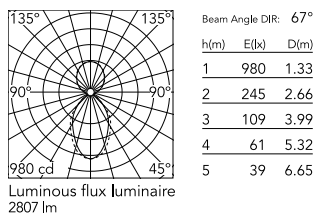

Physical

Colour	Black
Trim	No
Orientation	Fixed
Net weight (kg)	4.10
IP internal	20
IP external	20

Download

Mounting instructions [↓ PDF](#)

Photometric Files

LDT / IES [↓ ZIP](#)

Technical Drawings

2D [↓ ZIP](#)

3D [↓ ZIP](#)

Schematic light drawing

Photometric

Lighting type	Indirect, Direct
Light distribution	Asymmetric
CCT (K)	3000
CRI>	80
Beam angle C0-180 (°)	67
Beam angle C90-270 (°)	76
UGR _L	<19

Electrical