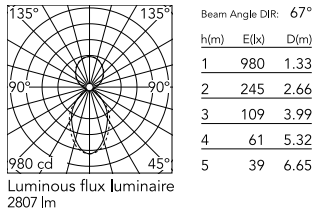

Physical

Colour	Anodized Grey
Trim	No
Orientation	Fixed
Net weight (kg)	4.10
IP internal	20
IP external	20

Download

[Mounting instructions](#)  PDF

Photometric Files

[LDT / IES](#)  ZIP

Technical Drawings

[2D](#)  ZIP

[3D](#)  ZIP

Schematic light drawing

Photometric

Lighting type	Indirect, Direct
Light distribution	Asymmetric
CCT (K)	3000
CRI>	80
Beam angle C0-180 (°)	67
Beam angle C90-270 (°)	76
UGR _L	<19

Electrical

Insulation class	I
Frequency (Hz)	50/60
Power supply	Integrated
Dimmable	Yes
Power supply type	Dimmable DALI 1
Emergency	No