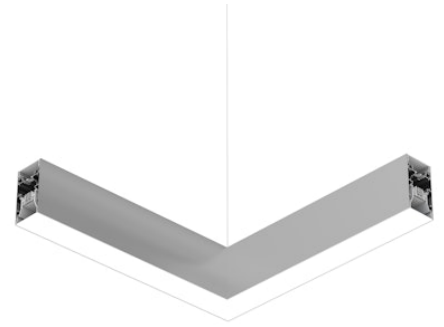

FLOS

N70UFC3U02BDA Anodized Grey

In-Finity 70 Suspension Up & Down Flat Corner 3000K Micro-Prismatic Diffuser Dali

Designed by FLOS Architectural, 2017

LED modular system for suspended installation, including LED luminaires, aluminum installation profile, and diffusers. Drivers included in lighting modules for 220-240V connection to mains or to other lighting modules. Suspension kit included.

Are you a professional and your project needs consulting and support?

[BOOK AN APPOINTMENT](#)

Main specifications

Mounting	Suspension
Environments	Indoor dry location
Light source type	LED
Light sources included	Yes
LED type	Top LED
Lamp category	LED
Number of lamps	1
Power (W)	41
Lumen Output (lm)	2807

Physical

Colour	Anodized Grey
Trim	No
Orientation	Fixed
Net weight (kg)	4.10
IP internal	20
IP external	20

Download

[Mounting instructions](#)  PDF

Photometric Files

[LDT / IES](#)  ZIP

Technical Drawings

[2D](#)  ZIP

Notes

Micro-Prismatic Diffuser: Highly efficient multilayer diffuser that, thanks to its unique micro-prismatic texture, provides a glare free UGR<19 light beam. /
Emergency: Emergency Module available in all versions, length 1405 mm. In normal use, it uses the same power consumption as the standard In-Finity. In emergency use, it emits 10% of normal use during 3 hours. Endcaps: must be ordered separately. Consult Flos Architectural team for a configuration without end caps.