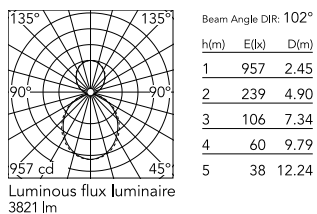

Physical

Colour	White
Trim	No
Orientation	Fixed
Net weight (kg)	4.10
IP internal	20
IP external	20

Download

[Mounting instructions](#)  PDF

Photometric Files

[LDT / IES](#)  ZIP

Technical Drawings

[2D](#)  ZIP

[3D](#)  ZIP

Schematic light drawing

Photometric

Lighting type	Indirect, Direct
Light distribution	Asymmetric
CCT (K)	3000
CRI>	80
Beam angle C0-180 (°)	102
Beam angle C90-270 (°)	106

Electrical

Insulation class	I
Frequency (Hz)	50/60
Power supply	Integrated
Dimmable	No
Power supply type	Non Dimmable
Emergency	No