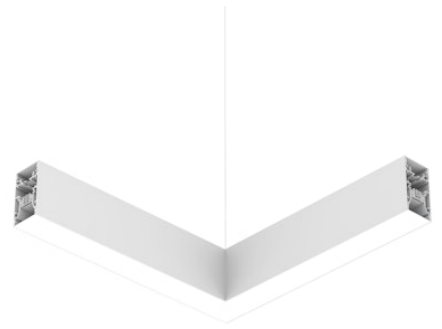

FLOS

N70UFC3G30B White

In-Finity 70 Suspension Up & Down Flat Corner 3000K General Lighting

Designed by FLOS Architectural, 2017

LED modular system for suspended installation, including LED luminaires, aluminum installation profile, and diffusers. Drivers included in lighting modules for 220-240V connection to mains or to other lighting modules. Suspension kit included.

Physical

Colour	White
Trim	No
Orientation	Fixed
Net weight (kg)	4.10
IP internal	20
IP external	20

Download

[Mounting instructions](#)  PDF

Photometric Files

[LDT / IES](#)  ZIP

Technical Drawings

[2D](#)  ZIP

08.9057.NS

Metal cover. Suspension Up & Down. 70 mm (Colour Black)

5

OPTIONAL
Accessory

08.0110.00

500 mm opal diffuser. Diffuse, glare free and uniform lighting throughout the room