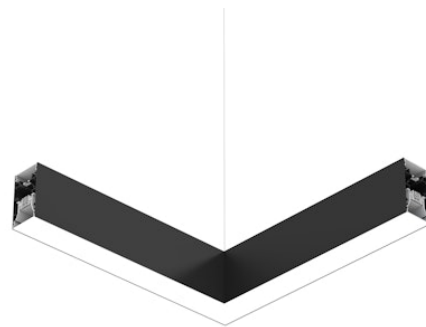

FLOS

■ N70UFC3G14B Black

In-Finity 70 Suspension Up & Down Flat Corner 3000K General Lighting

Designed by FLOS Architectural, 2017

LED modular system for suspended installation, including LED luminaires, aluminum installation profile, and diffusers. Drivers included in lighting modules for 220-240V connection to mains or to other lighting modules. Suspension kit included.

Physical

Colour	Black
Trim	No
Orientation	Fixed
Net weight (kg)	4.10
IP internal	20
IP external	20

Download

Mounting instructions [↓ PDF](#)

Photometric Files

LDT / IES [↓ ZIP](#)

Technical Drawings

2D [↓ ZIP](#)