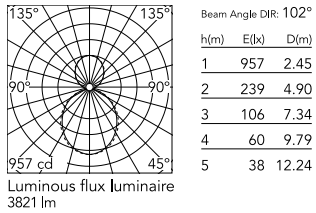

Physical

Colour	Black
Trim	No
Orientation	Fixed
Net weight (kg)	4.10
IP internal	20
IP external	20

Download

Mounting instructions [↓ PDF](#)

Photometric Files

LDT / IES [↓ ZIP](#)

Technical Drawings

2D [↓ ZIP](#)

3D [↓ ZIP](#)

Schematic light drawing

Photometric

Lighting type	Indirect, Direct
Light distribution	Asymmetric
CCT (K)	3000
CRI>	80
Beam angle C0-180 (°)	102
Beam angle C90-270 (°)	106

Electrical

Insulation class	I
Frequency (Hz)	50/60
Power supply	Integrated
Dimmable	No
Power supply type	Non Dimmable
Emergency	No