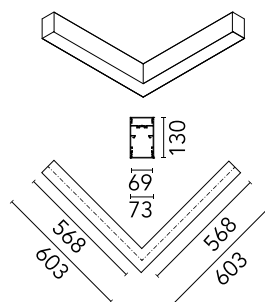

Main specifications

Mounting	Suspension
Environments	Indoor dry location
Light source type	LED
Light sources included	Yes
LED type	Top LED
Lamp category	LED
Number of lamps	1
Power (W)	41
Lumen Output (lm)	3821

Physical

Colour	Black
Trim	No
Orientation	Fixed
Net weight (kg)	4.10
IP internal	20
IP external	20

Download

Mounting instructions [↓ PDF](#)

Photometric Files

LDT / IES [↓ ZIP](#)

Technical Drawings

2D [↓ ZIP](#)

3D [↓ ZIP](#)