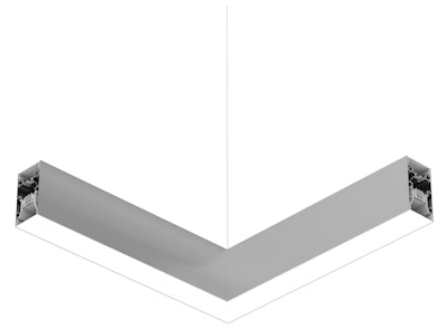

FLOS

N70UFC3G02B Anodized Grey

In-Finity 70 Suspension Up & Down Flat Corner 3000K General Lighting

Designed by FLOS Architectural, 2017

LED modular system for suspended installation, including LED luminaires, aluminum installation profile, and diffusers. Drivers included in lighting modules for 220-240V connection to mains or to other lighting modules. Suspension kit included.

Are you a professional and your project needs consulting and support?

[BOOK AN APPOINTMENT](#)

Main specifications

Mounting	Suspension
Environments	Indoor dry location
Light source type	LED
Light sources included	Yes
LED type	Top LED
Lamp category	LED
Number of lamps	1
Power (W)	41
Lumen Output (lm)	3821

Physical

Colour	Anodized Grey
Trim	No
Orientation	Fixed
Net weight (kg)	4.10
IP internal	20
IP external	20

Download

[Mounting instructions](#)  PDF

Photometric Files

[LDT / IES](#)  ZIP

Technical Drawings

[2D](#)  ZIP

Notes

Opal Diffuser: Diffuse, glare free and uniform lighting throughout the room. /
Emergency: Emergency Module available in all versions, length 1405 mm. In normal use, it uses the same power consumption as the standard In-Finity. In emergency use, it emits 10% of normal use during 3 hours. Endcaps: must be ordered separately. Consult Flos Architectural team for a configuration without end caps.