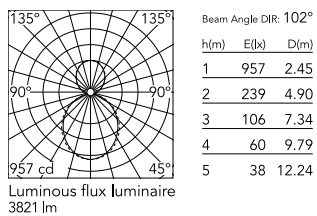

Physical

Colour	Anodized Grey
Trim	No
Orientation	Fixed
Net weight (kg)	4.10
IP internal	20
IP external	20

Download

[Mounting instructions](#)  PDF

Photometric Files

[LDT / IES](#)  ZIP

Technical Drawings

[2D](#)  ZIP

[3D](#)  ZIP

Schematic light drawing

Photometric

Lighting type	Indirect, Direct
Light distribution	Asymmetric
CCT (K)	3000
CRI>	80
Beam angle C0-180 (°)	102
Beam angle C90-270 (°)	106

Electrical

Insulation class	I
Frequency (Hz)	50/60
Power supply	Integrated
Dimmable	No
Power supply type	Non Dimmable
Emergency	No