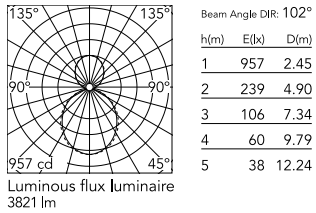

### Physical

Colour	White
Trim	No
Orientation	Fixed
Net weight (kg)	4.10
IP internal	20
IP external	20

### Photometric Files

[LDT / IES](#)  ZIP

### Technical Drawings

[2D](#)  ZIP

[3D](#)  ZIP

## Schematic light drawing