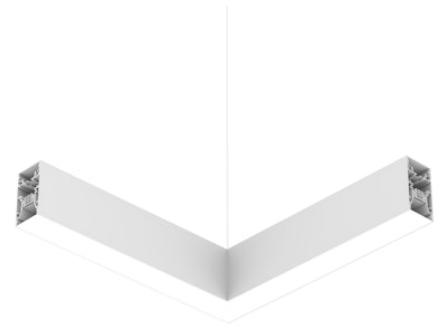

## In-Finity 70 Suspension Up & Down Flat Corner 3000K General Lighting Dali

Designed by FLOS Architectural, 2017

LED modular system for suspended installation, including LED luminaires, aluminum installation profile, and diffusers. Drivers included in lighting modules for 220-240V connection to mains or to other lighting modules. Suspension kit included.