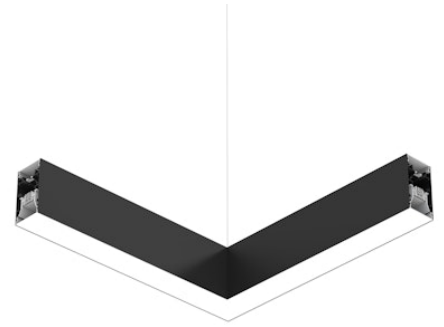

FLOS

■ N70UFC3G14BDA Black

In-Finity 70 Suspension Up & Down Flat Corner 3000K General Lighting Dali

Designed by FLOS Architectural, 2017

LED modular system for suspended installation, including LED luminaires, aluminum installation profile, and diffusers. Drivers included in lighting modules for 220-240V connection to mains or to other lighting modules. Suspension kit included.

Physical

Colour	Black
Trim	No
Orientation	Fixed
Net weight (kg)	4.10
IP internal	20
IP external	20

Download

Mounting instructions [↓ PDF](#)

Photometric Files

LDT / IES [↓ ZIP](#)

Technical Drawings

2D [↓ ZIP](#)