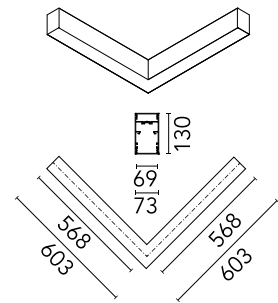

Main specifications

Mounting	Suspension
Environments	Indoor dry location
Light source type	LED
Light sources included	Yes
LED type	Top LED
Lamp category	LED
Number of lamps	1
Power (W)	41
Lumen Output (lm)	3821

Physical

Colour	Black
Trim	No
Orientation	Fixed
Net weight (kg)	4.10
IP internal	20
IP external	20

Download

Mounting instructions [↓ PDF](#)

Photometric Files

LDT / IES [↓ ZIP](#)

Technical Drawings

2D [↓ ZIP](#)

3D [↓ ZIP](#)