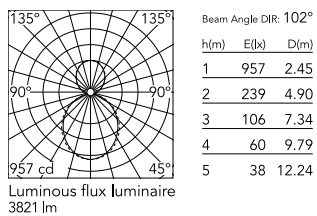

Physical

Colour	Black
Trim	No
Orientation	Fixed
Net weight (kg)	4.10
IP internal	20
IP external	20

Download

Mounting instructions [↓ PDF](#)

Photometric Files

LDT / IES [↓ ZIP](#)

Technical Drawings

2D [↓ ZIP](#)

3D [↓ ZIP](#)

Schematic light drawing

Photometric

Lighting type	Indirect, Direct
Light distribution	Asymmetric
CCT (K)	3000
CRI>	80
Beam angle C0-180 (°)	102
Beam angle C90-270 (°)	106

Electrical

Insulation class	I
Frequency (Hz)	50/60
Power supply	Integrated
Dimmable	Yes
Power supply type	Dimmable DALI 1
Emergency	No