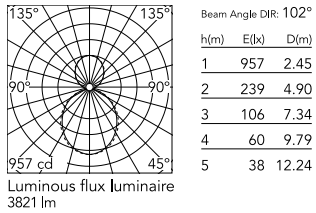

Physical

Colour	Anodized Grey
Trim	No
Orientation	Fixed
Net weight (kg)	4.10
IP internal	20
IP external	20

Download

[Mounting instructions](#)  PDF

Photometric Files

[LDT / IES](#)  ZIP

Technical Drawings

[2D](#)  ZIP

[3D](#)  ZIP

Schematic light drawing

Photometric

Lighting type	Indirect, Direct
Light distribution	Asymmetric
CCT (K)	3000
CRI>	80
Beam angle C0-180 (°)	102
Beam angle C90-270 (°)	106

Electrical

Insulation class	I
Frequency (Hz)	50/60
Power supply	Integrated
Dimmable	Yes
Power supply type	Dimmable DALI 1
Emergency	No