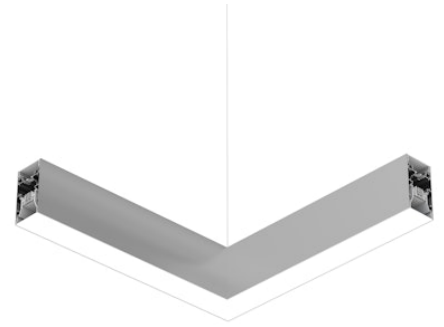

FLOS

N70UFC3G02BDA Anodized Grey

In-Finity 70 Suspension Up & Down Flat Corner 3000K General Lighting Dali

Designed by FLOS Architectural, 2017

LED modular system for suspended installation, including LED luminaires, aluminum installation profile, and diffusers. Drivers included in lighting modules for 220-240V connection to mains or to other lighting modules. Suspension kit included.

Are you a professional and your project needs consulting and support?

[BOOK AN APPOINTMENT](#)

Main specifications

Mounting	Suspension
Environments	Indoor dry location
Light source type	LED
Light sources included	Yes
LED type	Top LED
Lamp category	LED
Number of lamps	1
Power (W)	41
Lumen Output (lm)	3821

Physical

Colour	Anodized Grey
Trim	No
Orientation	Fixed
Net weight (kg)	4.10
IP internal	20
IP external	20

Download

[Mounting instructions](#)  PDF

Photometric Files

[LDT / IES](#)  ZIP

Technical Drawings

[2D](#)  ZIP

Notes

Opal Diffuser: Diffuse, glare free and uniform lighting throughout the room. /
Emergency: Emergency Module available in all versions, length 1405 mm. In normal use, it uses the same power consumption as the standard In-Finity. In emergency use, it emits 10% of normal use during 3 hours. Endcaps: must be ordered separately. Consult Flos Architectural team for a configuration without end caps.