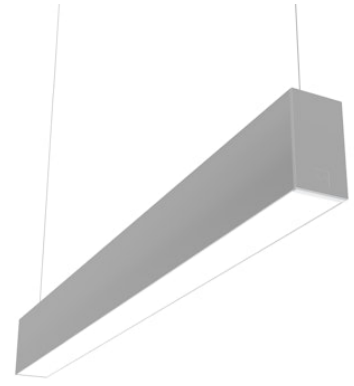

# FLOS

N70UEM4U02B Anodized Grey

## In-Finity 70 Suspension Up & Down Emergency 4000K Micro-Prismatic Diffuser

Designed by FLOS Architectural

LED modular system for suspended installation, including LED luminaires, aluminum installation profile, and diffusers. Drivers included in lighting modules for 220-240V connection to mains or to other lighting modules. Suspension kit included.