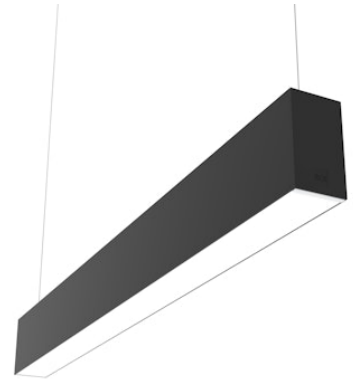

FLOS

■ N70UEM4G14BDA Black

In-Finity 70 Suspension Up & Down Emergency 4000K General Lighting Dali

Designed by FLOS Architectural

LED modular system for suspended installation, including LED luminaires, aluminum installation profile, and diffusers. Drivers included in lighting modules for 220-240V connection to mains or to other lighting modules. Suspension kit included.

Physical

Colour	Black
Trim	No
Orientation	Fixed
Length (mm)	1400
IP internal	20
IP external	20

Download

[Mounting instructions](#)

[↓ PDF](#)

Photometric

Lighting type	Indirect, Direct
Light distribution	Symmetric
CCT (K)	4000
CRI>	80
Beam angle C0-180 (°)	103
Beam angle C90-270 (°)	103