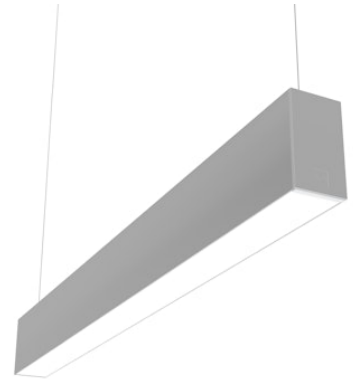

FLOS

N70UEM4G02BDA Anodized Grey

In-Finity 70 Suspension Up & Down Emergency 4000K General Lighting Dali

Designed by FLOS Architectural

LED modular system for suspended installation, including LED luminaires, aluminum installation profile, and diffusers. Drivers included in lighting modules for 220-240V connection to mains or to other lighting modules. Suspension kit included.

Are you a professional and your project needs consulting and support?

[BOOK AN APPOINTMENT](#)

Main specifications

Mounting	Suspension
Environments	Indoor dry location
Light source type	LED
Light sources included	Yes
LED type	Top LED
Lamp category	LED
Power (W)	50

Physical

Colour	Anodized Grey
Trim	No
Orientation	Fixed
Length (mm)	1400
IP internal	20
IP external	20

Download

[Mounting instructions](#)

[PDF](#)

Photometric

Lighting type	Indirect, Direct
Light distribution	Symmetric
CCT (K)	4000
CRI>	80
Beam angle C0-180 (°)	103
Beam angle C90-270 (°)	103

Electrical

Insulation class	I
Power supply	Integrated
Dimmable	Yes
Power supply type	Dimmable DALI 1
Emergency	No

Notes

Opal Diffuser: Diffuse, glare free and uniform lighting throughout the room. /
Emergency: Emergency Module available in all versions, length 1405 mm. In normal use, it uses the same power consumption as the standard In-Finity. In emergency use, it emits 10% of normal use during 3 hours. Endcaps: must be ordered separately. Consult Flos Architectural team for a configuration without end caps.