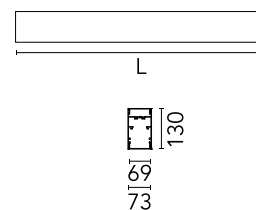

Are you a professional and your project needs consulting and support?

[BOOK AN APPOINTMENT](#)

Main specifications

Mounting	Suspension
Environments	Indoor dry location
Light source type	LED
Light sources included	Yes
LED type	Top LED
Lamp category	LED
Power (W)	50

Physical

Colour	White
Trim	No
Orientation	Fixed
Length (mm)	1400
IP internal	20
IP external	20

Download

[Mounting instructions](#)

[PDF](#)