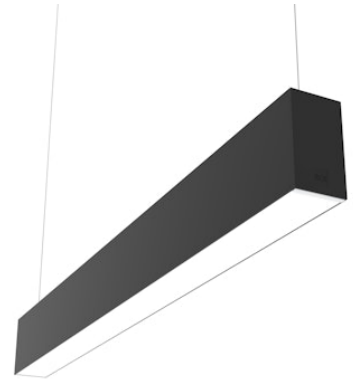

FLOS

■ N70UEM3U14B Black

In-Finity 70 Suspension Up & Down Emergency 3000K Micro-Prismatic Diffuser

Designed by FLOS Architectural

LED modular system for suspended installation, including LED luminaires, aluminum installation profile, and diffusers. Drivers included in lighting modules for 220-240V connection to mains or to other lighting modules. Suspension kit included.

Physical

Colour	Black
Trim	No
Orientation	Fixed
Length (mm)	1400
IP internal	20
IP external	20

Download

[Mounting instructions](#)

Photometric

Lighting type	Indirect, Direct
Light distribution	Symmetric
CCT (K)	3000
CRI>	80
Beam angle C0-180 (°)	72
Beam angle C90-270 (°)	72

Electrical

Insulation class	I
Power supply	Integrated
Dimmable	No
Power supply type	Non Dimmable
Emergency	No

Notes

Micro-Prismatic Diffuser: Highly efficient multilayer diffuser that, thanks to its unique micro-prismatic texture, provides a glare free UGR<19 light beam. /
Emergency: Emergency Module available in all versions, length 1405 mm. In normal use, it uses the same power consumption as the standard In-Finity. In emergency use, it emits 10% of normal use during 3 hours. Endcaps: must be ordered separately. Consult Flos Architectural team for a configuration without end caps.