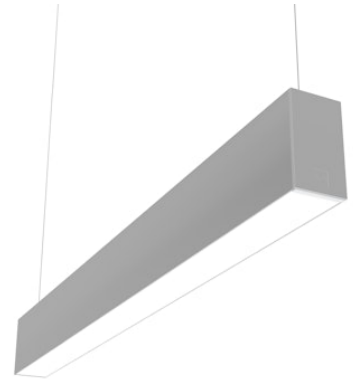

FLOS

N70UEM3U02B Anodized Grey

In-Finity 70 Suspension Up & Down Emergency 3000K Micro-Prismatic Diffuser

Designed by FLOS Architectural

LED modular system for suspended installation, including LED luminaires, aluminum installation profile, and diffusers. Drivers included in lighting modules for 220-240V connection to mains or to other lighting modules. Suspension kit included.

Physical

Colour	Anodized Grey
Trim	No
Orientation	Fixed
Length (mm)	1400
IP internal	20
IP external	20

Download

[Mounting instructions](#)

[PDF](#)

Photometric

Lighting type	Indirect, Direct
Light distribution	Symmetric
CCT (K)	3000
CRI>	80
Beam angle C0-180 (°)	72
Beam angle C90-270 (°)	72

Electrical

Insulation class	I
Power supply	Integrated
Dimmable	No
Power supply type	Non Dimmable
Emergency	No

Notes

Micro-Prismatic Diffuser: Highly efficient multilayer diffuser that, thanks to its unique micro-prismatic texture, provides a glare free UGR<19 light beam. /
Emergency: Emergency Module available in all versions, length 1405 mm. In normal use, it uses the same power consumption as the standard In-Finity. In emergency use, it emits 10% of normal use during 3 hours. Endcaps: must be ordered separately. Consult Flos Architectural team for a configuration without end caps.

08.9057.NS

Metal cover. Suspension Up & Down. 70 mm (Colour Black)

5

OPTIONAL
Accessory

08.0110.00

500 mm opal diffuser. Diffuse, glare free and uniform lighting throughout the room