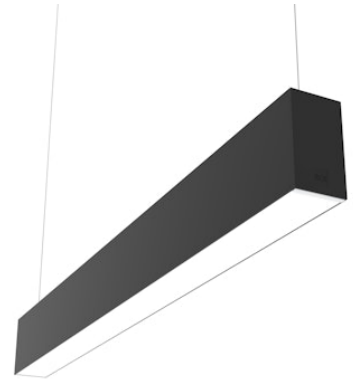

FLOS

■ N70UEM3G14BDA Black

In-Finity 70 Suspension Up & Down Emergency 3000K General Lighting Dali

Designed by FLOS Architectural

LED modular system for suspended installation, including LED luminaires, aluminum installation profile, and diffusers. Drivers included in lighting modules for 220-240V connection to mains or to other lighting modules. Suspension kit included.

Physical

Colour	Black
Trim	No
Orientation	Fixed
Length (mm)	1400
IP internal	20
IP external	20

Download

[Mounting instructions](#)

Photometric

Lighting type	Indirect, Direct
Light distribution	Symmetric
CCT (K)	3000
CRI>	80
Beam angle C0-180 (°)	103
Beam angle C90-270 (°)	103