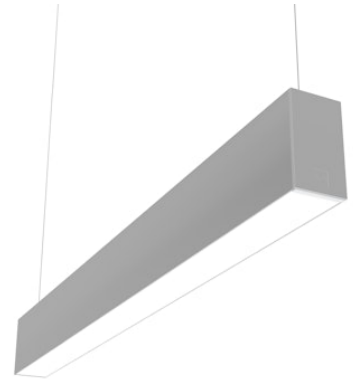

FLOS

N70UEM3G02BDA Anodized Grey

In-Finity 70 Suspension Up & Down Emergency 3000K General Lighting Dali

Designed by FLOS Architectural

LED modular system for suspended installation, including LED luminaires, aluminum installation profile, and diffusers. Drivers included in lighting modules for 220-240V connection to mains or to other lighting modules. Suspension kit included.

Are you a professional and your project needs consulting and support?

[BOOK AN APPOINTMENT](#)

Main specifications

Mounting	Suspension
Environments	Indoor dry location
Light source type	LED
Light sources included	Yes
LED type	Top LED
Lamp category	LED
Power (W)	50

Physical

Colour	Anodized Grey
Trim	No
Orientation	Fixed
Length (mm)	1400
IP internal	20
IP external	20

Download

[Mounting instructions](#)

[PDF](#)

Photometric

Lighting type	Indirect, Direct
Light distribution	Symmetric
CCT (K)	3000
CRI>	80
Beam angle C0-180 (°)	103
Beam angle C90-270 (°)	103

08.9057.NS

Metal cover. Suspension Up &
Down. 70 mm (Colour Black)

5

OPTIONAL
Accessory

08.0110.00

500 mm opal diffuser. Diffuse,
glare free and uniform lighting
throughout the room