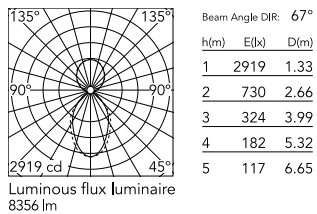

Physical

Colour	White
Trim	No
Orientation	Fixed
Length (mm)	3095
Net weight (kg)	13.6
IP internal	20
IP external	20

Download

Mounting instructions [↓ PDF](#)

Photometric Files

LDT / IES [↓ ZIP](#)

Technical Drawings

2D [↓ ZIP](#)

3D [↓ ZIP](#)

Schematic light drawing

Photometric

Lighting type	Indirect, Direct
Light distribution	Asymmetric
CCT (K)	4000
CRI>	80
Beam angle C0-180 (°)	67
Beam angle C90-270 (°)	76
UGR _L	<19