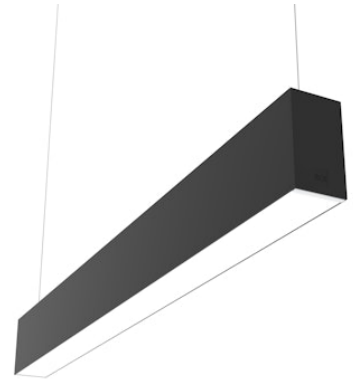

FLOS

■ N70U304U14B Black

In-Finity 70 Suspension Up & Down 4000K Micro-Prismatic Diffuser

Designed by FLOS Architectural, 2017

LED modular system for suspended installation, including LED luminaires, aluminum installation profile, and diffusers. Drivers included in lighting modules for 220-240V connection to mains or to other lighting modules. Suspension kit included.

Are you a professional and your project needs consulting and support?

[BOOK AN APPOINTMENT](#)

Main specifications

Mounting	Suspension
Environments	Indoor dry location
Light source type	LED
Light sources included	Yes
LED type	Top LED
Lamp category	LED
Number of lamps	1
Power (W)	111
Lumen Output (lm)	8356

Physical

Colour	Black
Trim	No
Orientation	Fixed
Length (mm)	3095
Net weight (kg)	13.6
IP internal	20
IP external	20

Download

Mounting instructions [↓ PDF](#)

Photometric Files

LDT / IES [↓ ZIP](#)

Technical Drawings