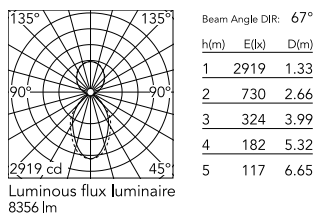

Physical

Colour	Black
Trim	No
Orientation	Fixed
Length (mm)	3095
Net weight (kg)	13.6
IP internal	20
IP external	20

Download

Mounting instructions [↓ PDF](#)

Photometric Files

LDT / IES [↓ ZIP](#)

Technical Drawings

2D [↓ ZIP](#)

3D [↓ ZIP](#)

Schematic light drawing

Photometric

Lighting type	Indirect, Direct
Light distribution	Asymmetric
CCT (K)	4000
CRI>	80
Beam angle C0-180 (°)	67
Beam angle C90-270 (°)	76
UGR _L	<19