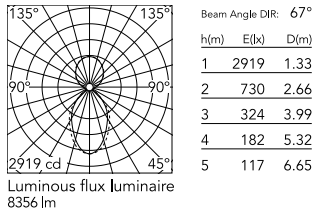

Physical

Colour	Anodized Grey
Trim	No
Orientation	Fixed
Length (mm)	3095
Net weight (kg)	13.6
IP internal	20
IP external	20

Download

Mounting instructions [↓ PDF](#)

Photometric Files

LDT / IES [↓ ZIP](#)

Technical Drawings

2D [↓ ZIP](#)

3D [↓ ZIP](#)

Schematic light drawing

Photometric

Lighting type	Indirect, Direct
Light distribution	Asymmetric
CCT (K)	4000
CRI>	80
Beam angle C0-180 (°)	67
Beam angle C90-270 (°)	76
UGR _L	<19