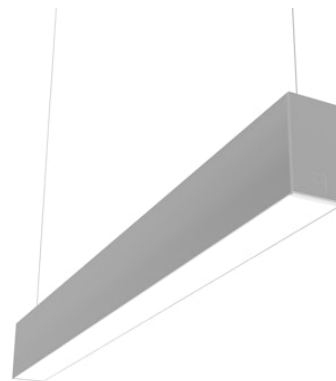

FLOS

N70U304U02B Anodized Grey

In-Finity 70 Suspension Up & Down 4000K Micro-Prismatic Diffuser

Designed by FLOS Architectural, 2017

LED modular system for suspended installation, including LED luminaires, aluminum installation profile, and diffusers. Drivers included in lighting modules for 220-240V connection to mains or to other lighting modules. Suspension kit included.

Are you a professional and your project needs consulting and support?

[BOOK AN APPOINTMENT](#)

Main specifications

Mounting	Suspension
Environments	Indoor dry location
Light source type	LED
Light sources included	Yes
LED type	Top LED
Lamp category	LED
Number of lamps	1
Power (W)	111
Lumen Output (lm)	8356

Physical

Colour	Anodized Grey
Trim	No
Orientation	Fixed
Length (mm)	3095
Net weight (kg)	13.6
IP internal	20
IP external	20

Download

Mounting instructions [↓ PDF](#)

Photometric Files

LDT / IES [↓ ZIP](#)

Technical Drawings