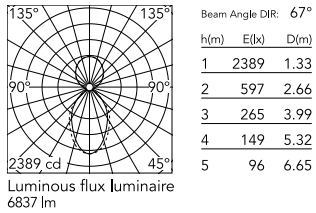

### Physical

Colour	White
Trim	No
Orientation	Fixed
Length (mm)	2530
Net weight (kg)	11
IP internal	20
IP external	20

### Photometric Files

LDT / IES [↓ ZIP](#)

### Technical Drawings

2D [↓ ZIP](#)

3D [↓ ZIP](#)

## Schematic light drawing