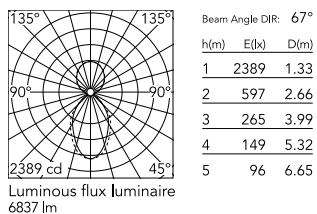

Physical

Colour	Anodized Grey
Trim	No
Orientation	Fixed
Length (mm)	2530
Net weight (kg)	11
IP internal	20
IP external	20

Download

Mounting instructions [↓ PDF](#)

Photometric Files

LDT / IES [↓ ZIP](#)

Technical Drawings

2D [↓ ZIP](#)

3D [↓ ZIP](#)

Schematic light drawing

Photometric

Lighting type	Indirect, Direct
Light distribution	Asymmetric
CCT (K)	4000
CRI>	80
Beam angle C0-180 (°)	67
Beam angle C90-270 (°)	76
UGR _L	<19