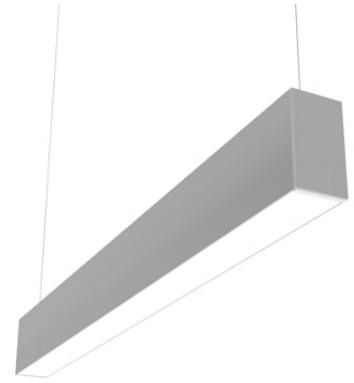

FLOS

N70U254U02B Anodized Grey

In-Finity 70 Suspension Up & Down 4000K Micro-Prismatic Diffuser

Designed by FLOS Architectural, 2017

LED modular system for suspended installation, including LED luminaires, aluminum installation profile, and diffusers. Drivers included in lighting modules for 220-240V connection to mains or to other lighting modules. Suspension kit included.

Are you a professional and your project needs consulting and support?

[BOOK AN APPOINTMENT](#)

Main specifications

Mounting	Suspension
Environments	Indoor dry location
Light source type	LED
Light sources included	Yes
LED type	Top LED
Lamp category	LED
Number of lamps	1
Power (W)	91
Lumen Output (lm)	6837

Physical

Colour	Anodized Grey
Trim	No
Orientation	Fixed
Length (mm)	2530
Net weight (kg)	11
IP internal	20
IP external	20

Download

Mounting instructions [↓ PDF](#)

Photometric Files

LDT / IES [↓ ZIP](#)

Technical Drawings

08.9057.NS

Metal cover. Suspension Up & Down. 70 mm (Colour Black)

5

OPTIONAL
Accessory

08.0110.00

500 mm opal diffuser. Diffuse, glare free and uniform lighting throughout the room