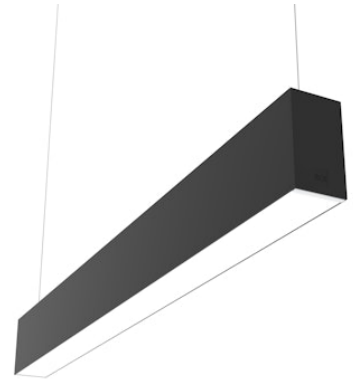

FLOS

■ N70U194U14B Black

In-Finity 70 Suspension Up & Down 4000K Micro-Prismatic Diffuser

Designed by FLOS Architectural, 2017

LED modular system for suspended installation, including LED luminaires, aluminum installation profile, and diffusers. Drivers included in lighting modules for 220-240V connection to mains or to other lighting modules. Suspension kit included.

Are you a professional and your project needs consulting and support?

[BOOK AN APPOINTMENT](#)

Main specifications

Mounting	Suspension
Environments	Indoor dry location
Light source type	LED
Light sources included	Yes
LED type	Top LED
Lamp category	LED
Number of lamps	1
Power (W)	71
Lumen Output (lm)	5318

Physical

Colour	Black
Trim	No
Orientation	Fixed
Length (mm)	1970
Net weight (kg)	8.10
IP internal	20
IP external	20

Download

Mounting instructions [↓ PDF](#)

Photometric Files

LDT / IES [↓ ZIP](#)

Technical Drawings