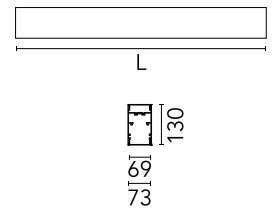

LED modular system for suspended installation, including LED luminaires, aluminum installation profile, and diffusers. Drivers included in lighting modules for 220-240V connection to mains or to other lighting modules. Suspension kit included.