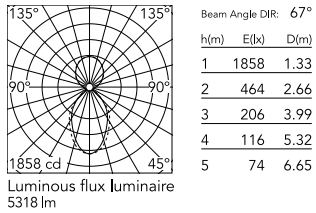

Physical

Colour	Black
Trim	No
Orientation	Fixed
Length (mm)	1970
Net weight (kg)	8.10
IP internal	20
IP external	20

Download

Mounting instructions [↓ PDF](#)

Photometric Files

LDT / IES [↓ ZIP](#)

Technical Drawings

2D [↓ ZIP](#)

3D [↓ ZIP](#)

Schematic light drawing

Photometric

Lighting type	Indirect, Direct
Light distribution	Asymmetric
CCT (K)	4000
CRI>	80
Beam angle C0-180 (°)	67
Beam angle C90-270 (°)	76
UGR _L	<19