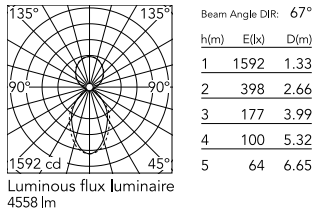

Physical

Colour	White
Trim	No
Orientation	Fixed
Length (mm)	1690
Net weight (kg)	7.40
IP internal	20
IP external	20

Download

Mounting instructions [↓ PDF](#)

Photometric Files

LDT / IES [↓ ZIP](#)

Technical Drawings

2D [↓ ZIP](#)

3D [↓ ZIP](#)

Schematic light drawing

Photometric

Lighting type	Indirect, Direct
Light distribution	Asymmetric
CCT (K)	4000
CRI>	80
Beam angle C0-180 (°)	67
Beam angle C90-270 (°)	76
UGR _L	<19