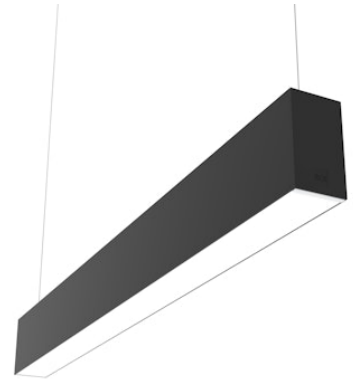

FLOS

■ N70U164U14B Black

In-Finity 70 Suspension Up & Down 4000K Micro-Prismatic Diffuser

Designed by FLOS Architectural, 2017

LED modular system for suspended installation, including LED luminaires, aluminum installation profile, and diffusers. Drivers included in lighting modules for 220-240V connection to mains or to other lighting modules. Suspension kit included.

Are you a professional and your project needs consulting and support?

[BOOK AN APPOINTMENT](#)

Main specifications

Mounting	Suspension
Environments	Indoor dry location
Light source type	LED
Light sources included	Yes
LED type	Top LED
Lamp category	LED
Number of lamps	1
Power (W)	61
Lumen Output (lm)	4558

Physical

Colour	Black
Trim	No
Orientation	Fixed
Length (mm)	1690
Net weight (kg)	7.40
IP internal	20
IP external	20

Download

Mounting instructions [↓ PDF](#)

Photometric Files

LDT / IES [↓ ZIP](#)

Technical Drawings