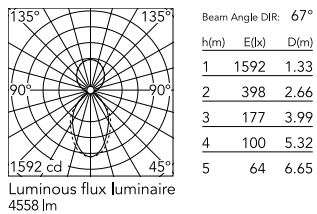

Physical

Colour	Black
Trim	No
Orientation	Fixed
Length (mm)	1690
Net weight (kg)	7.40
IP internal	20
IP external	20

Download

Mounting instructions [↓ PDF](#)

Photometric Files

LDT / IES [↓ ZIP](#)

Technical Drawings

2D [↓ ZIP](#)

3D [↓ ZIP](#)

Schematic light drawing

Photometric

Lighting type	Indirect, Direct
Light distribution	Asymmetric
CCT (K)	4000
CRI>	80
Beam angle C0-180 (°)	67
Beam angle C90-270 (°)	76
UGR _L	<19