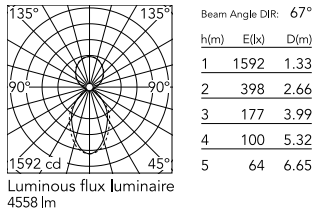

Physical

Colour	Anodized Grey
Trim	No
Orientation	Fixed
Length (mm)	1690
Net weight (kg)	7.40
IP internal	20
IP external	20

Download

Mounting instructions [↓ PDF](#)

Photometric Files

LDT / IES [↓ ZIP](#)

Technical Drawings

2D [↓ ZIP](#)

3D [↓ ZIP](#)

Schematic light drawing

Photometric

Lighting type	Indirect, Direct
Light distribution	Asymmetric
CCT (K)	4000
CRI>	80
Beam angle C0-180 (°)	67
Beam angle C90-270 (°)	76
UGR _L	<19