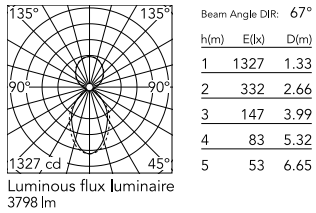

Physical

Colour	White
Trim	No
Orientation	Fixed
Length (mm)	1405
Net weight (kg)	6.60
IP internal	20
IP external	20

Download

Mounting instructions [↓ PDF](#)

Photometric Files

LDT / IES [↓ ZIP](#)

Technical Drawings

2D [↓ ZIP](#)

3D [↓ ZIP](#)

Schematic light drawing

Photometric

Lighting type	Indirect, Direct
Light distribution	Asymmetric
CCT (K)	4000
CRI>	80
Beam angle C0-180 (°)	67
Beam angle C90-270 (°)	76
UGR _L	<19