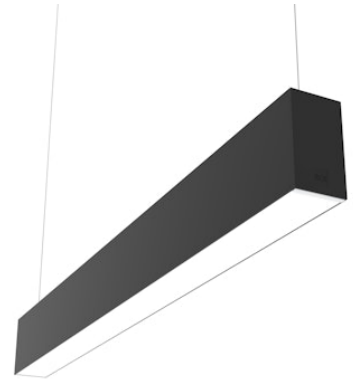

FLOS

■ N70U144U14B Black

In-Finity 70 Suspension Up & Down 4000K Micro-Prismatic Diffuser

Designed by FLOS Architectural, 2017

LED modular system for suspended installation, including LED luminaires, aluminum installation profile, and diffusers. Drivers included in lighting modules for 220-240V connection to mains or to other lighting modules. Suspension kit included.

Are you a professional and your project needs consulting and support?

[BOOK AN APPOINTMENT](#)

Main specifications

Mounting	Suspension
Environments	Indoor dry location
Light source type	LED
Light sources included	Yes
LED type	Top LED
Lamp category	LED
Number of lamps	1
Power (W)	50
Lumen Output (lm)	3798

Physical

Colour	Black
Trim	No
Orientation	Fixed
Length (mm)	1405
Net weight (kg)	6.60
IP internal	20
IP external	20

Download

Mounting instructions [↓ PDF](#)

Photometric Files

LDT / IES [↓ ZIP](#)

Technical Drawings