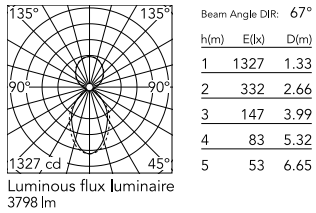

Physical

Colour	Anodized Grey
Trim	No
Orientation	Fixed
Length (mm)	1405
Net weight (kg)	6.60
IP internal	20
IP external	20

Download

Mounting instructions [↓ PDF](#)

Photometric Files

LDT / IES [↓ ZIP](#)

Technical Drawings

2D [↓ ZIP](#)

3D [↓ ZIP](#)

Schematic light drawing

Photometric

Lighting type	Indirect, Direct
Light distribution	Asymmetric
CCT (K)	4000
CRI>	80
Beam angle C0-180 (°)	67
Beam angle C90-270 (°)	76
UGR _L	<19