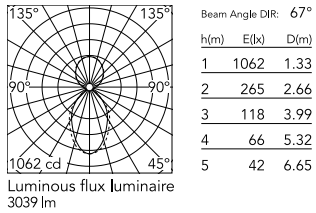

Physical

Colour	White
Trim	No
Orientation	Fixed
Length (mm)	1125
Net weight (kg)	5
IP internal	20
IP external	20

Download

Mounting instructions [↓ PDF](#)

Photometric Files

LDT / IES [↓ ZIP](#)

Technical Drawings

2D [↓ ZIP](#)

3D [↓ ZIP](#)

Schematic light drawing

Photometric

Lighting type	Indirect, Direct
Light distribution	Asymmetric
CCT (K)	4000
CRI>	80
Beam angle C0-180 (°)	67
Beam angle C90-270 (°)	76
UGR _L	<19