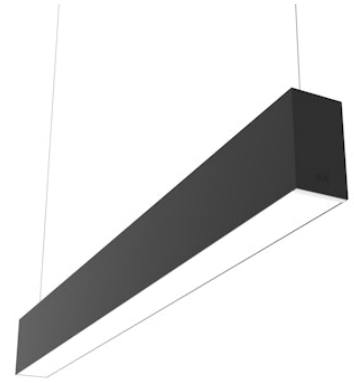

FLOS

■ N70U114U14B Black

In-Finity 70 Suspension Up & Down 4000K Micro-Prismatic Diffuser

Designed by FLOS Architectural, 2017

LED modular system for suspended installation, including LED luminaires, aluminum installation profile, and diffusers. Drivers included in lighting modules for 220-240V connection to mains or to other lighting modules. Suspension kit included.

Are you a professional and your project needs consulting and support?

[BOOK AN APPOINTMENT](#)

Main specifications

Mounting	Suspension
Environments	Indoor dry location
Light source type	LED
Light sources included	Yes
LED type	Top LED
Lamp category	LED
Number of lamps	1
Power (W)	40
Lumen Output (lm)	3039

Physical

Colour	Black
Trim	No
Orientation	Fixed
Length (mm)	1125
Net weight (kg)	5
IP internal	20
IP external	20

Download

Mounting instructions [↓ PDF](#)

Photometric Files

LDT / IES [↓ ZIP](#)

Technical Drawings

08.9057.NS

Metal cover. Suspension Up & Down. 70 mm (Colour Black)

5

OPTIONAL
Accessory

08.0110.00

500 mm opal diffuser. Diffuse, glare free and uniform lighting throughout the room