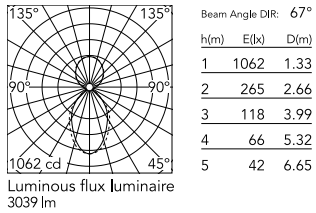

Physical

Colour	Black
Trim	No
Orientation	Fixed
Length (mm)	1125
Net weight (kg)	5
IP internal	20
IP external	20

Download

Mounting instructions [↓ PDF](#)

Photometric Files

LDT / IES [↓ ZIP](#)

Technical Drawings

2D [↓ ZIP](#)

3D [↓ ZIP](#)

Schematic light drawing

Photometric

Lighting type	Indirect, Direct
Light distribution	Asymmetric
CCT (K)	4000
CRI>	80
Beam angle C0-180 (°)	67
Beam angle C90-270 (°)	76
UGR _L	<19