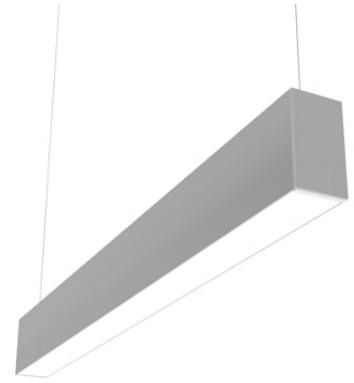

FLOS

N70U114U02B Anodized Grey

In-Finity 70 Suspension Up & Down 4000K Micro-Prismatic Diffuser

Designed by FLOS Architectural, 2017

LED modular system for suspended installation, including LED luminaires, aluminum installation profile, and diffusers. Drivers included in lighting modules for 220-240V connection to mains or to other lighting modules. Suspension kit included.

Are you a professional and your project needs consulting and support?

[BOOK AN APPOINTMENT](#)

Main specifications

Mounting	Suspension
Environments	Indoor dry location
Light source type	LED
Light sources included	Yes
LED type	Top LED
Lamp category	LED
Number of lamps	1
Power (W)	40
Lumen Output (lm)	3039

Physical

Colour	Anodized Grey
Trim	No
Orientation	Fixed
Length (mm)	1125
Net weight (kg)	5
IP internal	20
IP external	20

Download

Mounting instructions [↓ PDF](#)

Photometric Files

LDT / IES [↓ ZIP](#)

Technical Drawings

08.9057.NS

Metal cover. Suspension Up &
Down. 70 mm (Colour Black)

5

OPTIONAL
Accessory

08.0110.00

500 mm opal diffuser. Diffuse,
glare free and uniform lighting
throughout the room