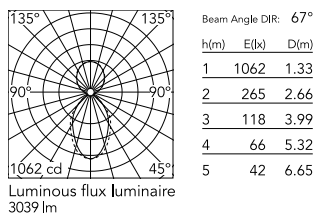

Physical

Colour	Anodized Grey
Trim	No
Orientation	Fixed
Length (mm)	1125
Net weight (kg)	5
IP internal	20
IP external	20

Download

Mounting instructions [↓ PDF](#)

Photometric Files

LDT / IES [↓ ZIP](#)

Technical Drawings

2D [↓ ZIP](#)

3D [↓ ZIP](#)

Schematic light drawing

Photometric

Lighting type	Indirect, Direct
Light distribution	Asymmetric
CCT (K)	4000
CRI>	80
Beam angle C0-180 (°)	67
Beam angle C90-270 (°)	76
UGR _L	<19