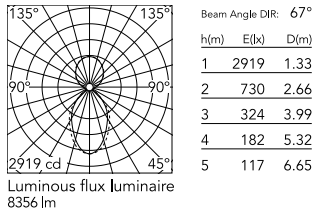

### Physical

Colour	Black
Trim	No
Orientation	Fixed
Length (mm)	3095
Net weight (kg)	13.6
IP internal	20
IP external	20

### Photometric Files

LDT / IES [↓ ZIP](#)

### Technical Drawings

2D [↓ ZIP](#)

3D [↓ ZIP](#)

## Schematic light drawing