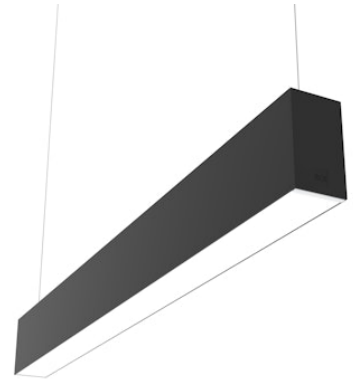

# FLOS

■ N70U304U14BDA Black

## In-Finity 70 Suspension Up & Down 4000K Micro-Prismatic Diffuser Dali

Designed by FLOS Architectural, 2017

LED modular system for suspended installation, including LED luminaires, aluminum installation profile, and diffusers. Drivers included in lighting modules for 220-240V connection to mains or to other lighting modules. Suspension kit included.