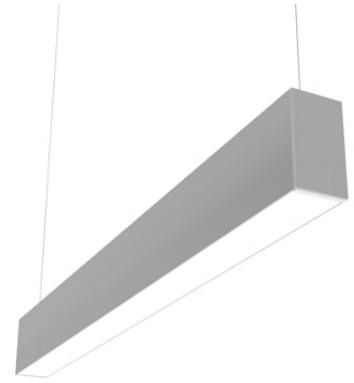

FLOS

N70U304U02BDA Anodized Grey

In-Finity 70 Suspension Up & Down 4000K Micro-Prismatic Diffuser Dali

Designed by FLOS Architectural, 2017

LED modular system for suspended installation, including LED luminaires, aluminum installation profile, and diffusers. Drivers included in lighting modules for 220-240V connection to mains or to other lighting modules. Suspension kit included.

Are you a professional and your project needs consulting and support?

[BOOK AN APPOINTMENT](#)

Main specifications

Mounting	Suspension
Environments	Indoor dry location
Light source type	LED
Light sources included	Yes
LED type	Top LED
Lamp category	LED
Number of lamps	1
Power (W)	111
Lumen Output (lm)	8356

Physical

Colour	Anodized Grey
Trim	No
Orientation	Fixed
Length (mm)	3095
Net weight (kg)	13.6
IP internal	20
IP external	20

Download

Mounting instructions [↓ PDF](#)

Photometric Files

LDT / IES [↓ ZIP](#)

Technical Drawings

08.9057.NS

Metal cover. Suspension Up & Down. 70 mm (Colour Black)

5

OPTIONAL
Accessory

08.0113.00

500 mm micro-prismatic diffuser. Highly efficient multilayer diffuser that, thanks to its unique microprismatic texture, provides a glare free UGR<19 light beam