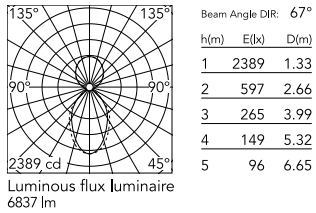

Physical

Colour	White
Trim	No
Orientation	Fixed
Length (mm)	2530
Net weight (kg)	11
IP internal	20
IP external	20

Download

Mounting instructions [↓ PDF](#)

Photometric Files

LDT / IES [↓ ZIP](#)

Technical Drawings

2D [↓ ZIP](#)

3D [↓ ZIP](#)

Schematic light drawing

Photometric

Lighting type	Indirect, Direct
Light distribution	Asymmetric
CCT (K)	4000
CRI>	80
Beam angle C0-180 (°)	67
Beam angle C90-270 (°)	76
UGR _L	<19