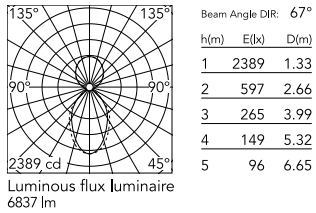

Physical

Colour	Black
Trim	No
Orientation	Fixed
Length (mm)	2530
Net weight (kg)	11
IP internal	20
IP external	20

Download

Mounting instructions [↓ PDF](#)

Photometric Files

LDT / IES [↓ ZIP](#)

Technical Drawings

2D [↓ ZIP](#)

3D [↓ ZIP](#)

Schematic light drawing

Photometric

Lighting type	Indirect, Direct
Light distribution	Asymmetric
CCT (K)	4000
CRI>	80
Beam angle C0-180 (°)	67
Beam angle C90-270 (°)	76
UGR _L	<19