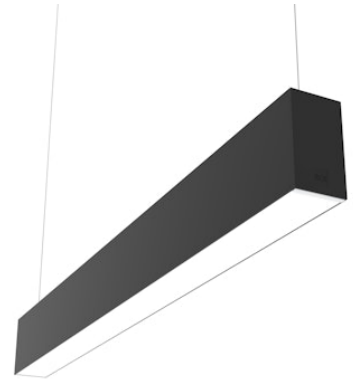

FLOS

■ N70U254U14BDA Black

In-Finity 70 Suspension Up & Down 4000K Micro-Prismatic Diffuser Dali

Designed by FLOS Architectural, 2017

LED modular system for suspended installation, including LED luminaires, aluminum installation profile, and diffusers. Drivers included in lighting modules for 220-240V connection to mains or to other lighting modules. Suspension kit included.

Are you a professional and your project needs consulting and support?

[BOOK AN APPOINTMENT](#)

Main specifications

Mounting	Suspension
Environments	Indoor dry location
Light source type	LED
Light sources included	Yes
LED type	Top LED
Lamp category	LED
Number of lamps	1
Power (W)	91
Lumen Output (lm)	6837

Physical

Colour	Black
Trim	No
Orientation	Fixed
Length (mm)	2530
Net weight (kg)	11
IP internal	20
IP external	20

Download

Mounting instructions [↓ PDF](#)

Photometric Files

LDT / IES [↓ ZIP](#)

Technical Drawings