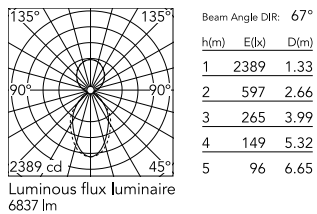

Physical

Colour	Anodized Grey
Trim	No
Orientation	Fixed
Length (mm)	2530
Net weight (kg)	11
IP internal	20
IP external	20

Download

Mounting instructions [↓ PDF](#)

Photometric Files

LDT / IES [↓ ZIP](#)

Technical Drawings

2D [↓ ZIP](#)

3D [↓ ZIP](#)

Schematic light drawing

Photometric

Lighting type	Indirect, Direct
Light distribution	Asymmetric
CCT (K)	4000
CRI>	80
Beam angle C0-180 (°)	67
Beam angle C90-270 (°)	76
UGR _L	<19