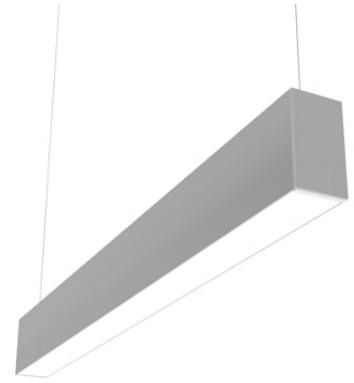

FLOS

N70U194U02BDA Anodized Grey

In-Finity 70 Suspension Up & Down 4000K Micro-Prismatic Diffuser Dali

Designed by FLOS Architectural, 2017

LED modular system for suspended installation, including LED luminaires, aluminum installation profile, and diffusers. Drivers included in lighting modules for 220-240V connection to mains or to other lighting modules. Suspension kit included.

Are you a professional and your project needs consulting and support?

[BOOK AN APPOINTMENT](#)

Main specifications

Mounting	Suspension
Environments	Indoor dry location
Light source type	LED
Light sources included	Yes
LED type	Top LED
Lamp category	LED
Number of lamps	1
Power (W)	71
Lumen Output (lm)	5318

Physical

Colour	Anodized Grey
Trim	No
Orientation	Fixed
Length (mm)	1970
Net weight (kg)	8.10
IP internal	20
IP external	20

Download

Mounting instructions [↓ PDF](#)

Photometric Files

LDT / IES [↓ ZIP](#)

Technical Drawings

08.9057.NS

Metal cover. Suspension Up & Down. 70 mm (Colour Black)

5

OPTIONAL
Accessory

08.0113.00

500 mm micro-prismatic diffuser. Highly efficient multilayer diffuser that, thanks to its unique microprismatic texture, provides a glare free UGR<19 light beam