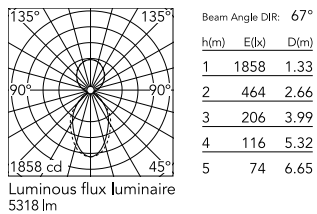

Physical

Colour	Anodized Grey
Trim	No
Orientation	Fixed
Length (mm)	1970
Net weight (kg)	8.10
IP internal	20
IP external	20

Download

Mounting instructions [↓ PDF](#)

Photometric Files

LDT / IES [↓ ZIP](#)

Technical Drawings

2D [↓ ZIP](#)

3D [↓ ZIP](#)

Schematic light drawing

Photometric

Lighting type	Indirect, Direct
Light distribution	Asymmetric
CCT (K)	4000
CRI>	80
Beam angle C0-180 (°)	67
Beam angle C90-270 (°)	76
UGR _L	<19