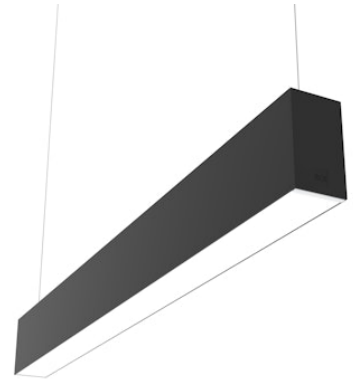

FLOS

■ N70U164U14BDA Black

In-Finity 70 Suspension Up & Down 4000K Micro-Prismatic Diffuser Dali

Designed by FLOS Architectural, 2017

LED modular system for suspended installation, including LED luminaires, aluminum installation profile, and diffusers. Drivers included in lighting modules for 220-240V connection to mains or to other lighting modules. Suspension kit included.

Are you a professional and your project needs consulting and support?

[BOOK AN APPOINTMENT](#)

Main specifications

Mounting	Suspension
Environments	Indoor dry location
Light source type	LED
Light sources included	Yes
LED type	Top LED
Lamp category	LED
Number of lamps	1
Power (W)	61
Lumen Output (lm)	4558

Physical

Colour	Black
Trim	No
Orientation	Fixed
Length (mm)	1690
Net weight (kg)	7.40
IP internal	20
IP external	20

Download

Mounting instructions [↓ PDF](#)

Photometric Files

LDT / IES [↓ ZIP](#)

Technical Drawings

08.9057.NS

Metal cover. Suspension Up & Down. 70 mm (Colour Black)

5

OPTIONAL
Accessory

08.0113.00

500 mm micro-prismatic diffuser. Highly efficient multilayer diffuser that, thanks to its unique microprismatic texture, provides a glare free UGR<19 light beam