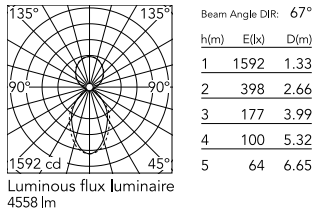

Physical

Colour	Black
Trim	No
Orientation	Fixed
Length (mm)	1690
Net weight (kg)	7.40
IP internal	20
IP external	20

Download

Mounting instructions [↓ PDF](#)

Photometric Files

LDT / IES [↓ ZIP](#)

Technical Drawings

2D [↓ ZIP](#)

3D [↓ ZIP](#)

Schematic light drawing

Photometric

Lighting type	Indirect, Direct
Light distribution	Asymmetric
CCT (K)	4000
CRI>	80
Beam angle C0-180 (°)	67
Beam angle C90-270 (°)	76
UGR _L	<19