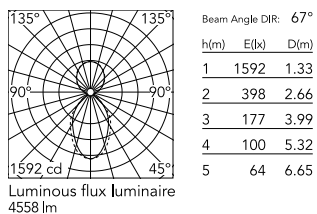

### Physical

Colour	Anodized Grey
Trim	No
Orientation	Fixed
Length (mm)	1690
Net weight (kg)	7.40
IP internal	20
IP external	20

### Photometric Files

LDT / IES [↓ ZIP](#)

### Technical Drawings

2D [↓ ZIP](#)

3D [↓ ZIP](#)

## Schematic light drawing