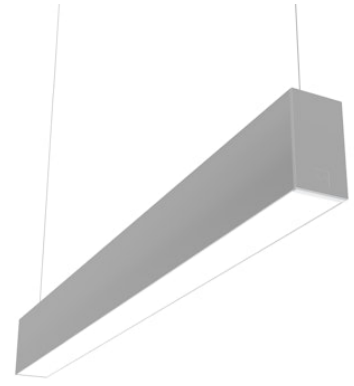

# FLOS

N70U164U02BDA Anodized Grey

## In-Finity 70 Suspension Up & Down 4000K Micro-Prismatic Diffuser Dali

Designed by FLOS Architectural, 2017

LED modular system for suspended installation, including LED luminaires, aluminum installation profile, and diffusers. Drivers included in lighting modules for 220-240V connection to mains or to other lighting modules. Suspension kit included.