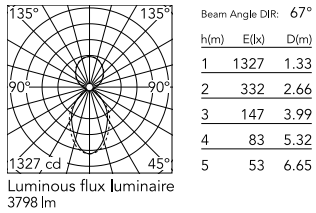

Physical

Colour	Black
Trim	No
Orientation	Fixed
Length (mm)	1405
Net weight (kg)	6.60
IP internal	20
IP external	20

Download

Mounting instructions [↓ PDF](#)

Photometric Files

LDT / IES [↓ ZIP](#)

Technical Drawings

2D [↓ ZIP](#)

3D [↓ ZIP](#)

Schematic light drawing

Photometric

Lighting type	Indirect, Direct
Light distribution	Asymmetric
CCT (K)	4000
CRI>	80
Beam angle C0-180 (°)	67
Beam angle C90-270 (°)	76
UGR _L	<19