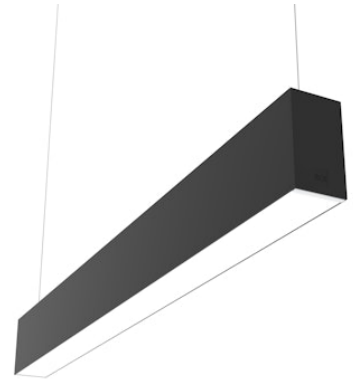

FLOS

■ N70U144U14BDA Black

In-Finity 70 Suspension Up & Down 4000K Micro-Prismatic Diffuser Dali

Designed by FLOS Architectural, 2017

LED modular system for suspended installation, including LED luminaires, aluminum installation profile, and diffusers. Drivers included in lighting modules for 220-240V connection to mains or to other lighting modules. Suspension kit included.

Are you a professional and your project needs consulting and support?

[BOOK AN APPOINTMENT](#)

Main specifications

Mounting	Suspension
Environments	Indoor dry location
Light source type	LED
Light sources included	Yes
LED type	Top LED
Lamp category	LED
Number of lamps	1
Power (W)	50
Lumen Output (lm)	3798

Physical

Colour	Black
Trim	No
Orientation	Fixed
Length (mm)	1405
Net weight (kg)	6.60
IP internal	20
IP external	20

Download

Mounting instructions [↓ PDF](#)

Photometric Files

LDT / IES [↓ ZIP](#)

Technical Drawings

08.9057.NS

Metal cover. Suspension Up & Down. 70 mm (Colour Black)

5

OPTIONAL
Accessory

08.0113.00

500 mm micro-prismatic diffuser. Highly efficient multilayer diffuser that, thanks to its unique microprismatic texture, provides a glare free UGR<19 light beam